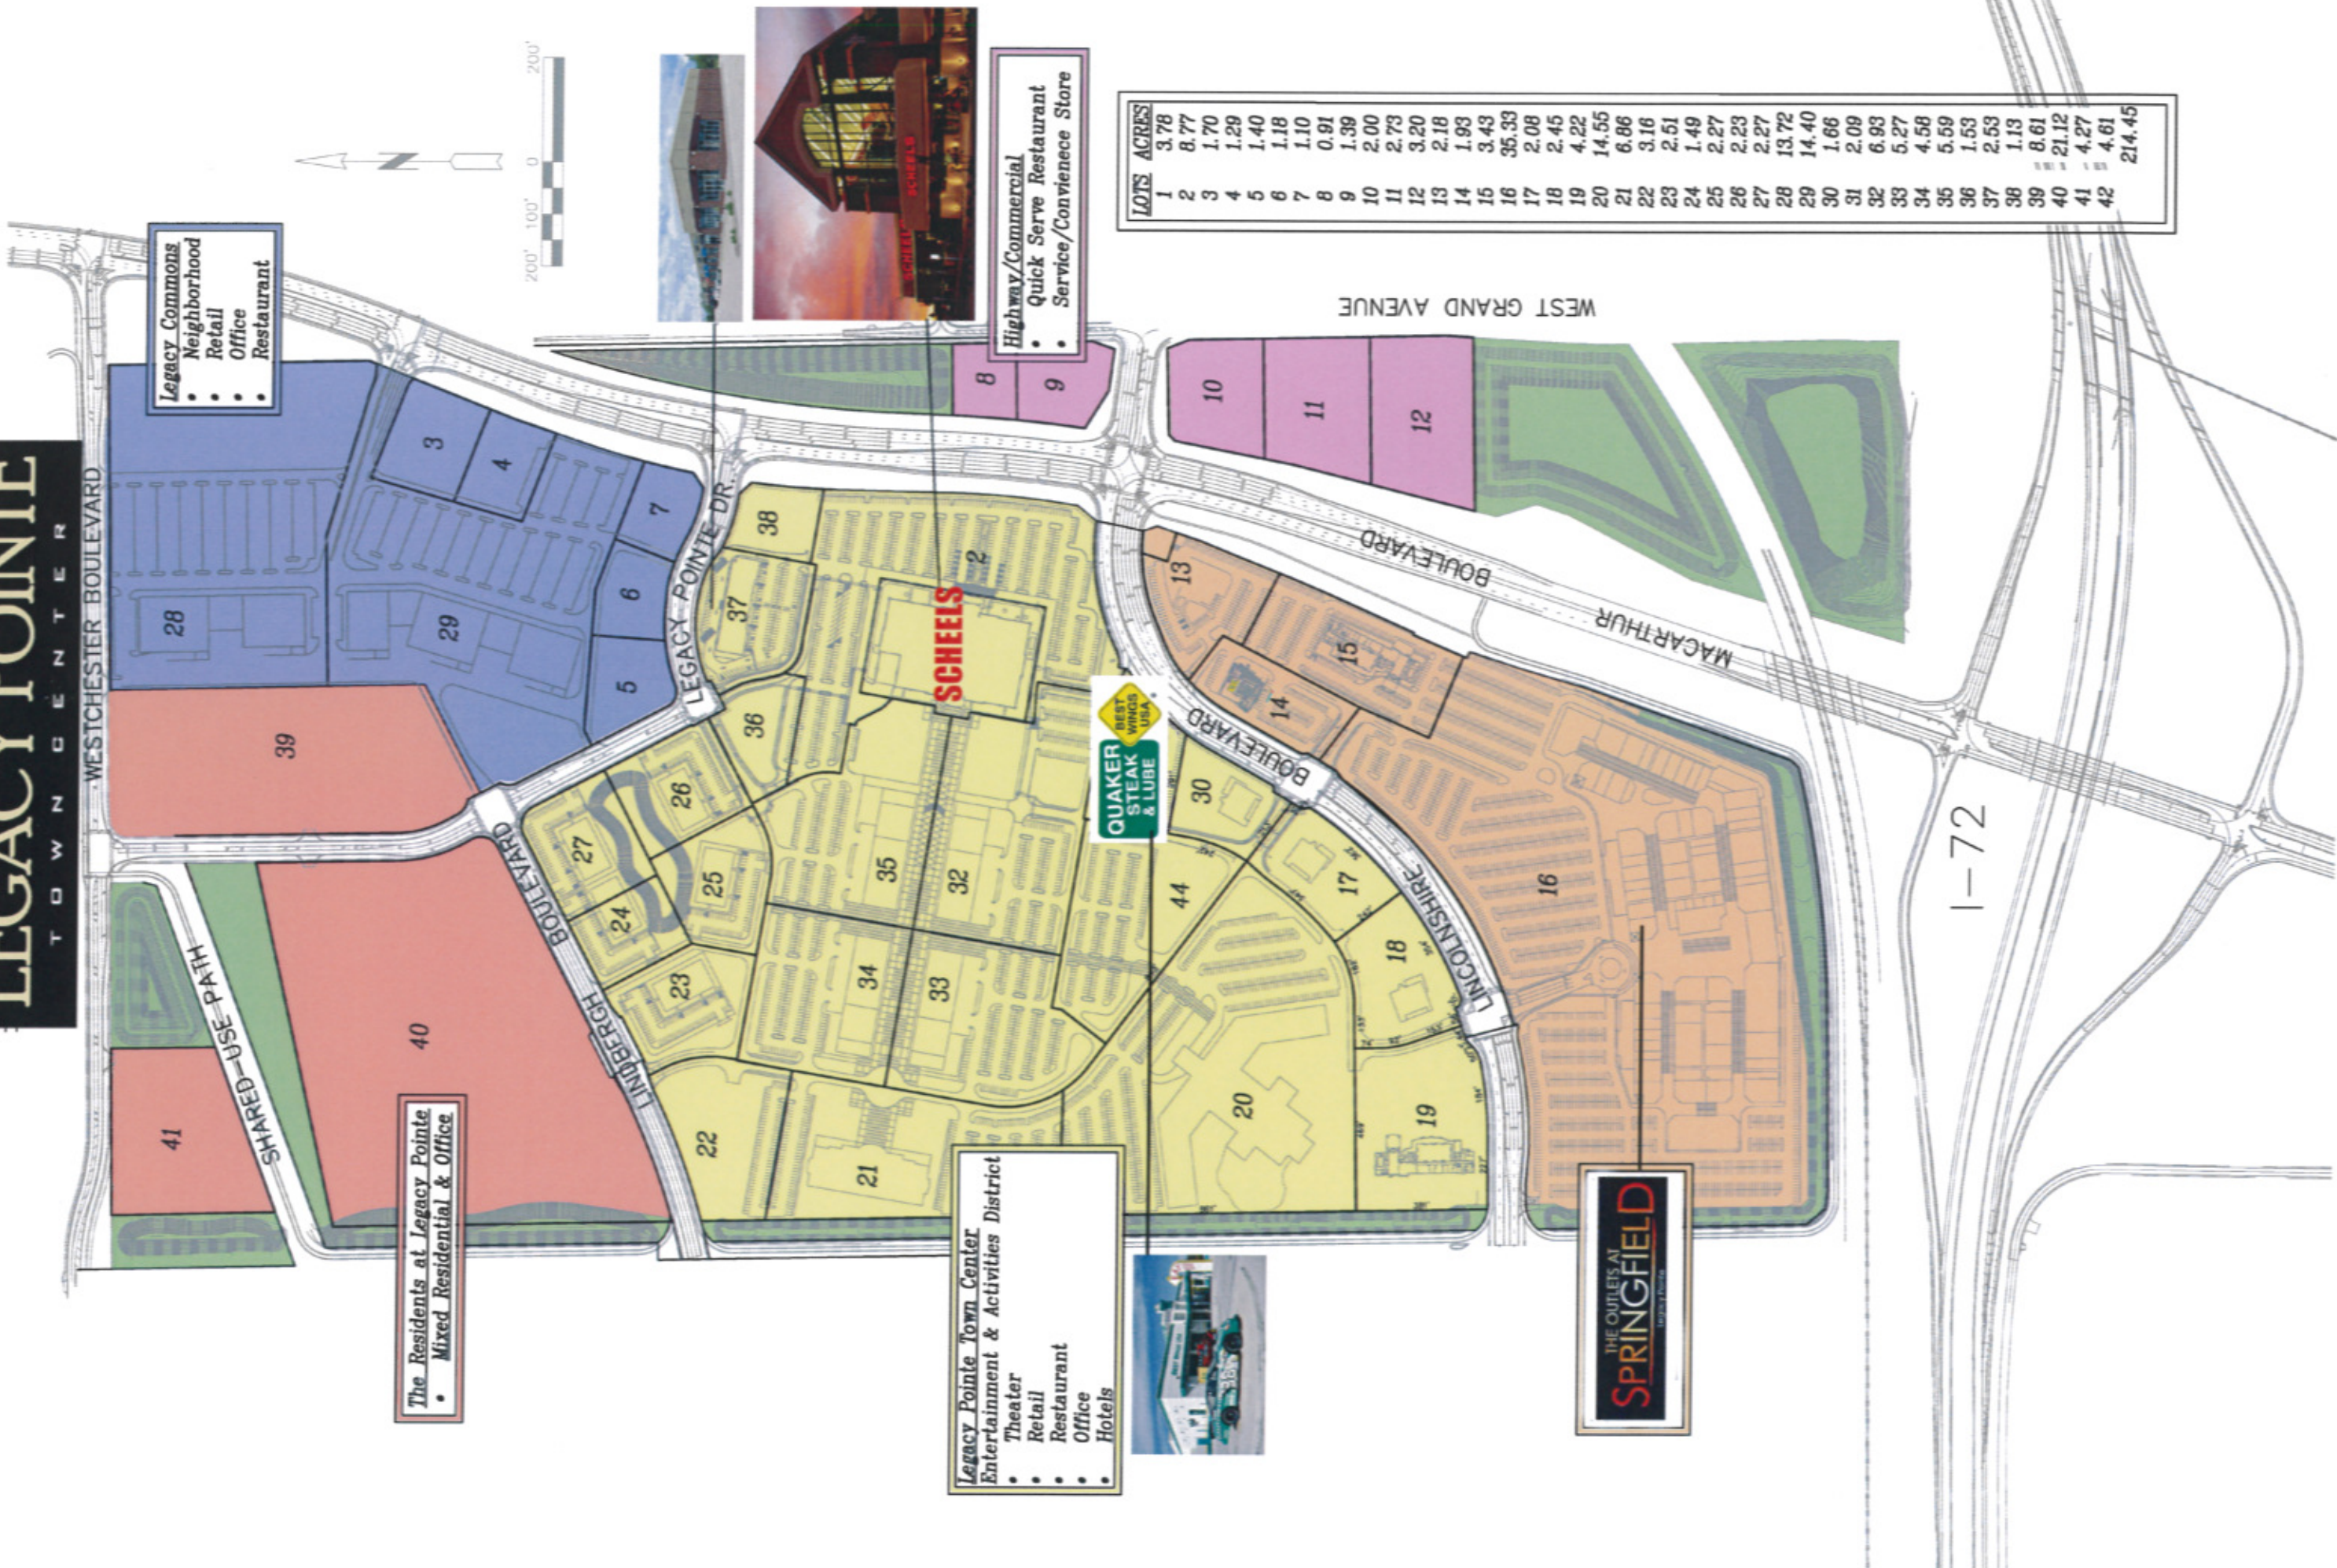

LEGACY POINTE

TOWN CENTER

- Legacy Commons**
- Neighborhood
 - Retail
 - Office
 - Restaurant

- The Residents at Legacy Pointe**
- Mixed Residential & Office

- Legacy Pointe Town Center Entertainment & Activities District**
- Theater
 - Retail
 - Restaurant
 - Office
 - Hotels

- Highway/Commercial**
- Quick Serve Restaurant
 - Service/Convenience Store

LOTS	ACRES
1	3.78
2	8.77
3	1.70
4	1.29
5	1.40
6	1.18
7	1.10
8	0.91
9	1.39
10	2.00
11	2.73
12	3.20
13	2.18
14	1.93
15	3.43
16	35.33
17	2.08
18	2.45
19	4.22
20	14.55
21	6.86
22	3.16
23	2.51
24	1.49
25	2.27
26	2.23
27	2.27
28	13.72
29	14.40
30	1.66
31	2.09
32	6.93
33	5.27
34	4.58
35	5.59
36	1.53
37	2.53
38	1.13
39	8.61
40	21.12
41	4.27
42	214.45

I-72